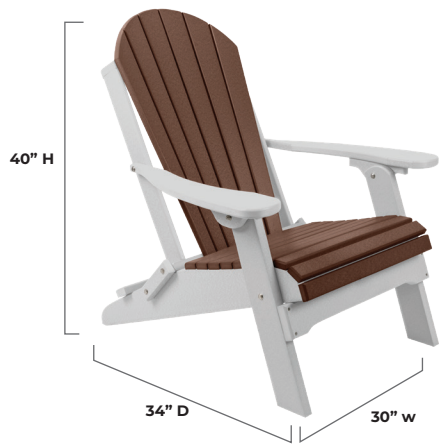

# Infinity Living

**ADIRONDACK CHAIRS**

**SWIVEL GLIDERS**

**CHAISE LOUNGE  
(ARMLESS)**

**CHAISE LOUNGE**

**Material**

3/4" Polymer Lumber Made from Recycled Plastics with Stainless Steel Hardware

**Maintenance**