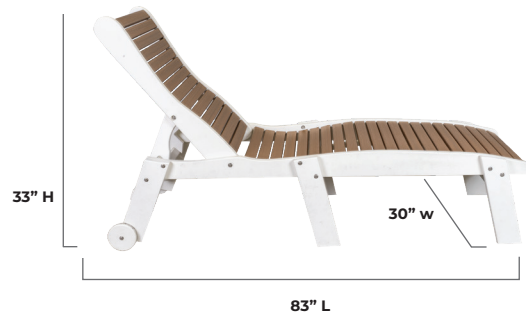

# Infinity Living

**ADIRONDACK CHAIRS**

**SWIVEL GLIDERS**

**CHAISE LOUNGE  
(ARMLESS)**

**CHAISE LOUNGE**

**Material**

3/4" Polymer Lumber Made from Recycled Plastics with Stainless Steel Hardware

**Maintenance**