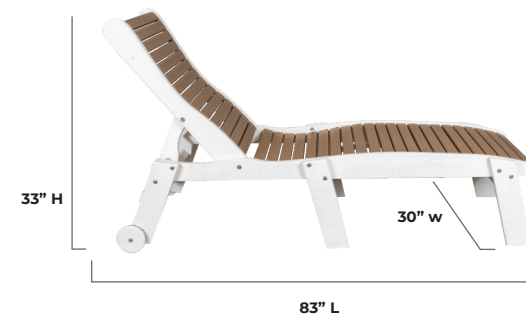

Infinity Living