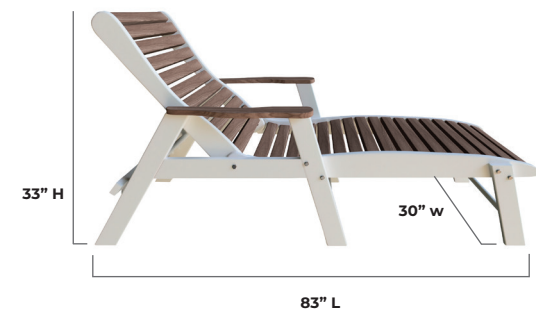

Infinity Living