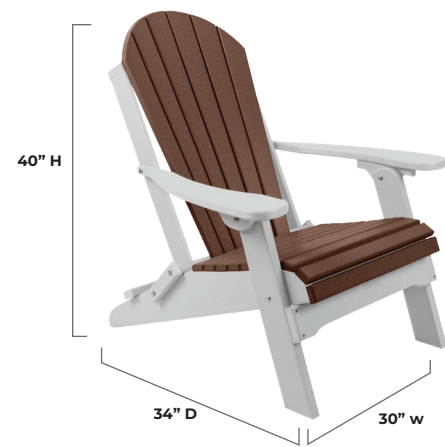

Infinity Living